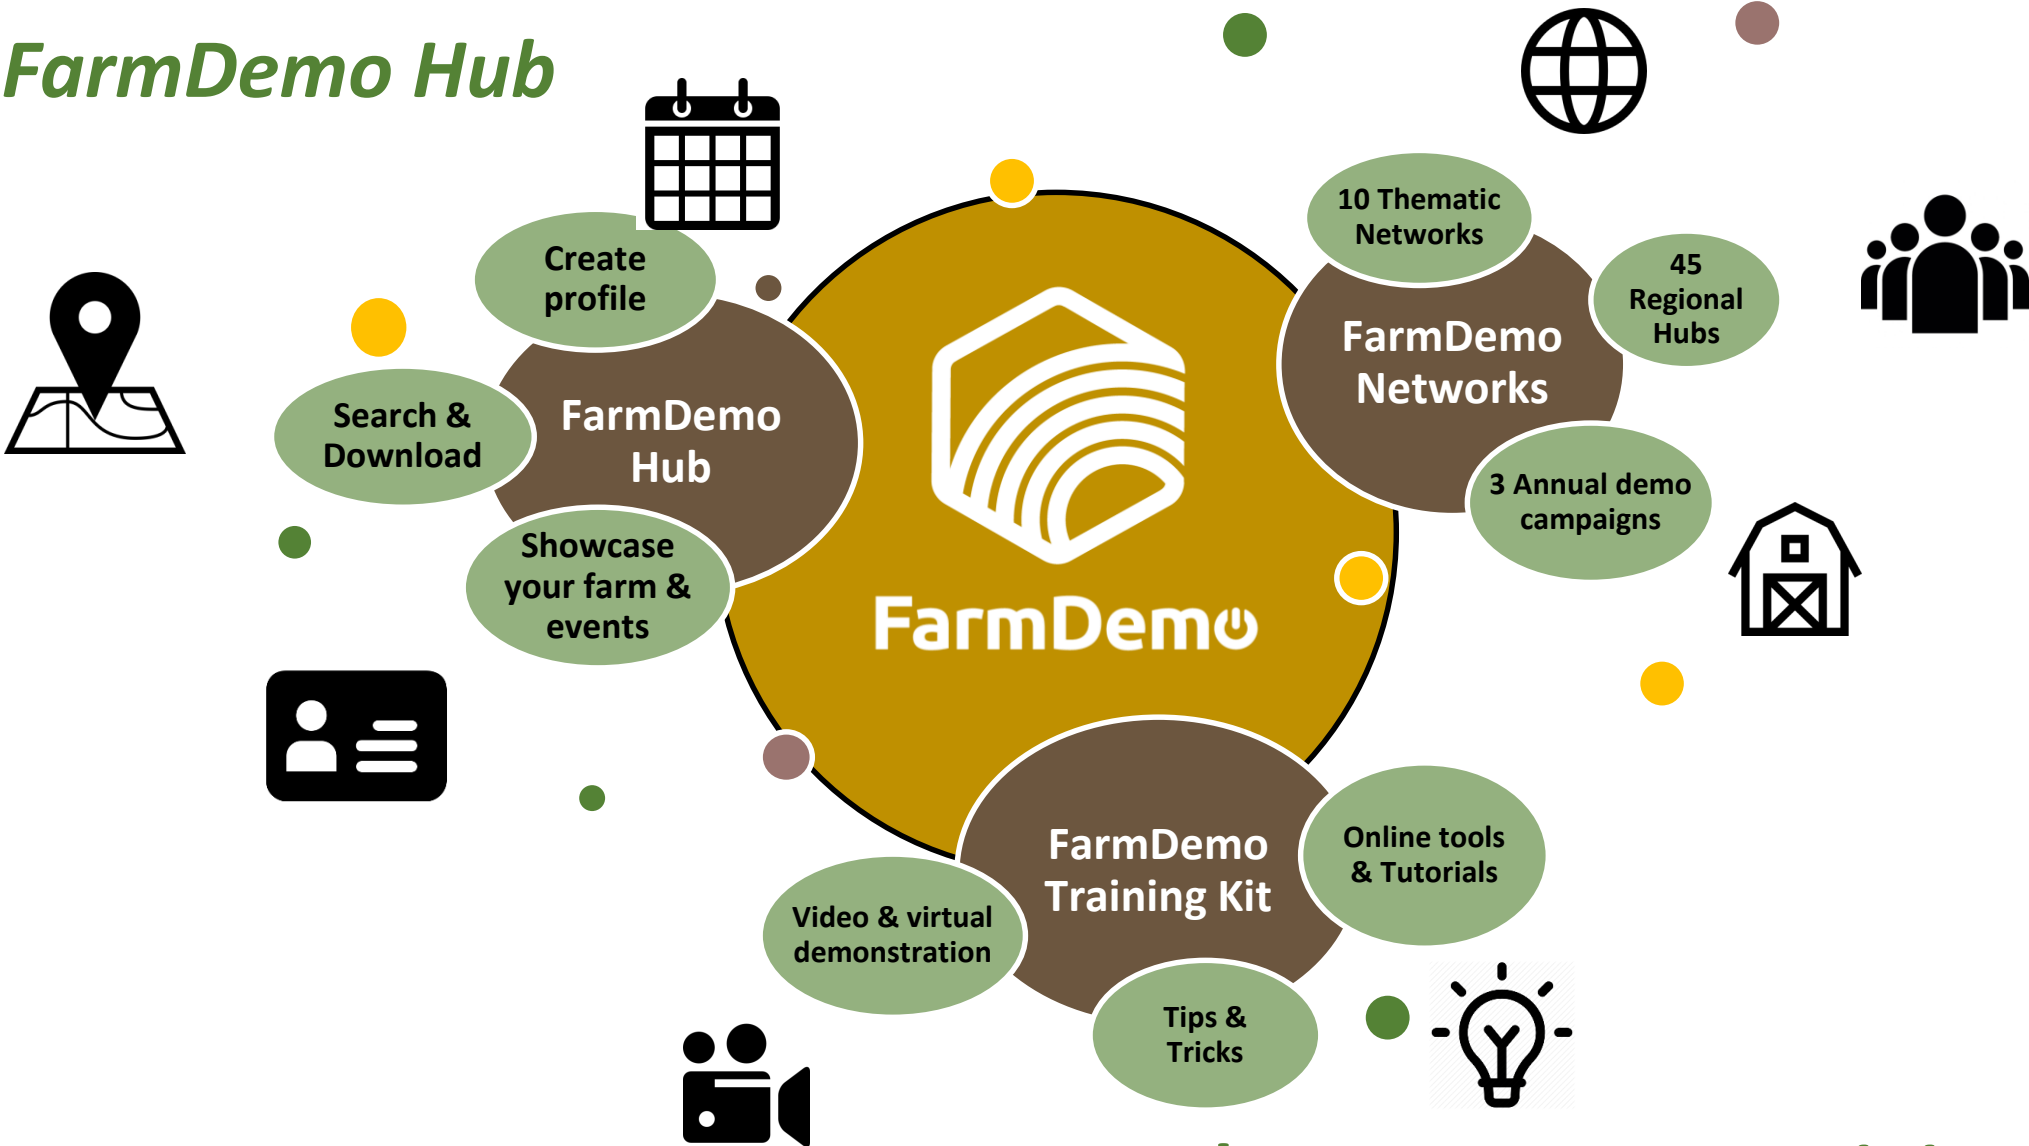

Farm overview All Latest Random

FarmDemo

**DESIGN GUIDE
FOR ON-FARM
DEMONSTRATIONS**

FarmDemo Training Kit

Video & virtual
demonstration

Online tools &
Tutorials

Tips & Tricks

Join the *FarmDemo Networks*

Visit the *FarmDemo Hub*

Use the *FarmDemo Training kit*

Interactive parallel sessions on 7 key challenges of farm demonstrations

FARMDEMO

Interactive walking tour to explore 7 tools produced by FarmDemo

Theme 1	Increase the access to your demo!	L U N C H	Activity 1	Discover the virtual farm demonstration
Theme 2	Enhance peer learning through interaction and experiencing		Activity 2	Explore the inventory of demonstration farms
Theme 3	To go fast, go alone, to go far, go together: Group dynamics in demonstrations		Activity 3	Design an event in 6 steps
Theme 4	Improve your activities! Monitor and evaluate demonstrations		Activity 4	Get inspired by rich stories
Theme 5	Go far and beyond: Raising the impact of demonstrations		Activity 5	Meet the FarmDemo Networks!
Theme 6	Where do farm demonstrations fit in the AKIS?		Activity 6	Enhance the outreach of demonstrations with video
Theme 7	Policy recommendations for on farm demonstrations		Activity 7	Get the most from FarmDemo register to join the community! &