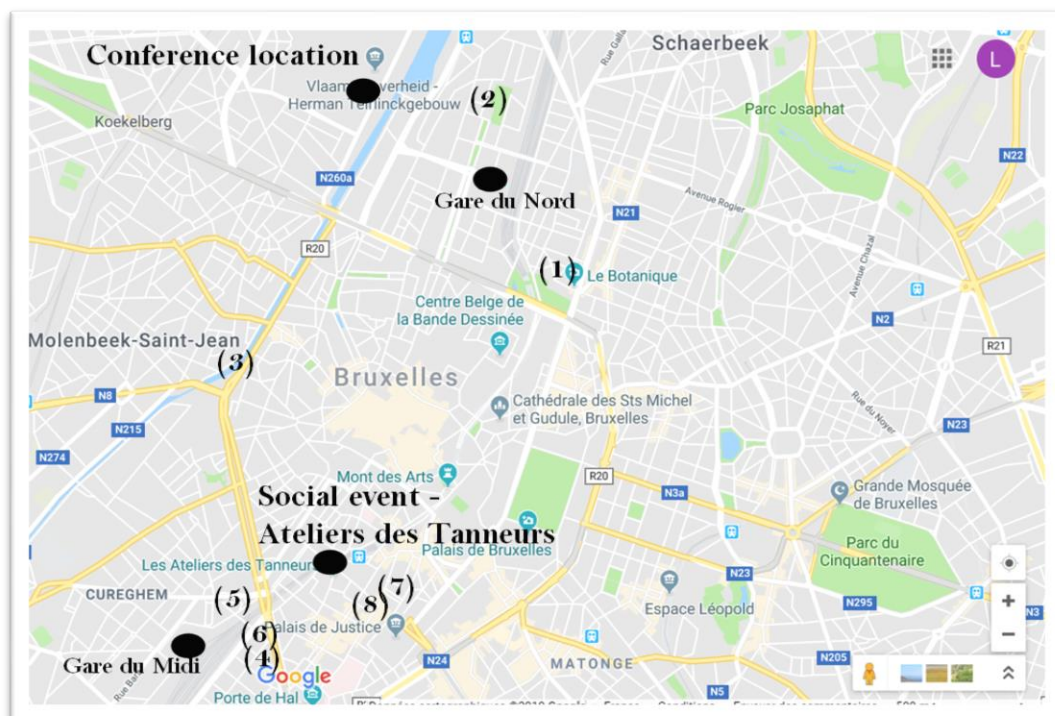

Farm Demo Conference

21st May 2019, Brussels

Meeting location: Herman Teirlinck building, Havenlaan 88

List of hotels

Close to conference location – site Tours and Taxis (Herman Teirlinckbuilding (around Gare du Nord))

1. [Best Western City Centre](#) - room prices starting from €105 per night
2. [The President – Brussels Hotel](#) - room prices starting from €145 per night
3. [MEININGER Hotel Brussels City Center](#) - room prices starting from €110 per night

Close to the social event location – Atelier des Tanneurs (around Gare du Midi)

4. [Park Inn By Radisson Brussels Midi, Brussels](#) - room prices between €140-145 per night
5. [Hotel Mercure Brussels Centre Midi](#) - room prices starting from €125 per night
6. [Hotel Novotel Brussels Centre Midi Station](#) - room prices starting from €133 per night
7. [The Room Brussels](#) - room prices starting from around €75 per night
8. [Hotel Galia](#) - room prices starting from around €75 per night

Map of Brussels with the location of the listed hotels:

Useful public transport links (train, metro, bus) in Brussels:

1) <http://www.stib-mivb.be/index.htm?l=en>
2) <https://www.brussels.be/public-transport>

PLAID
PEER-TO-PEER LEARNING
ACCESSING INNOVATION
THROUGH DEMONSTRATION

AGRIDEMO
FARMER TO FARMER